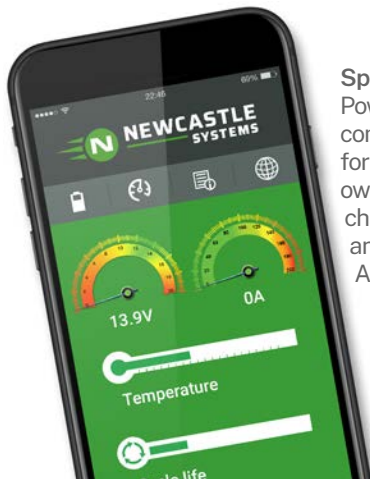

POWERMAXX FIXED POWER SYSTEMS

The brawniest integrated power solution available for Newcastle carts, able to drive a full complement of hardware for 8-12 hours or longer.

- Ideal for heavy-draw equipment like multiple displays, laser printers and more.
- Available in both Sealed Lead Acid (SLA) and Lithium. SLA offers the lowest initial cost; Lithium provides lower total-lifespan cost, lighter weight, and 8x+ battery life.
- At shift's end, simply plug in the cart to be ready for the next day.

POWERMAXX LITHIUM

Advanced tech meets brute strength. Get up to a decade of superior performance before needing even a battery change. Significantly lower cost of ownership compared with PowerMaxx SLA.

Special Lithium feature: PowerMaxx Lithium comes bluetooth-enabled for real-time stats via its own app. Data includes charge level, cycle life and more. Available for Android and Apple.

POWERMAXX SLA

The original. Thousands of installations prove SLA's tried-and-true reliability.

APPLICATION	☒ Newcastle Carts ☐ Other Carts ☐ Stand-alone Integrated fixed power systems recommended for most Newcastle carts.
FEATURES & SPECS	PowerMaxx Lithium • Lithium technology • 1/3 the weight of comparable SLA systems • 8-10 year battery life: Connect it and forget it • Bluetooth enabled • 8-12+ hours power cycle PowerMaxx SLA • Sealed Lead Acid technology • 1-2 year battery life • 8-12+ hours power cycle
TYPICAL POWERED COMPONENTS	A wide range of equipment from tablet/laptop + thermal printer + scanner to desktop + laser printer + scanner.