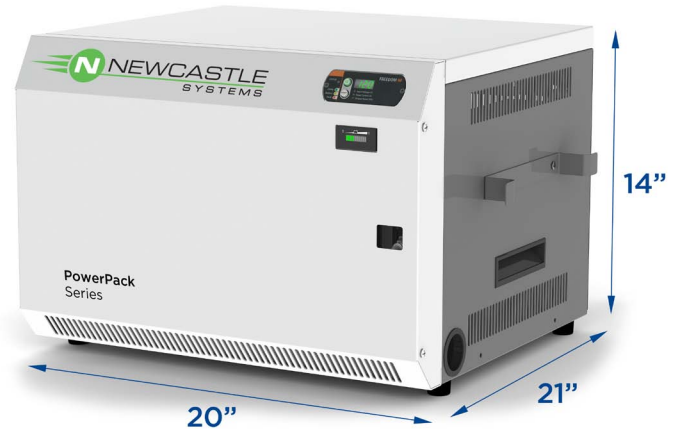

PowerPack Mega Series 42 & 45

Stand Alone Power Systems

Seamless, Cordless AC Power ANYWHERE You Need it!
www.newcastlesys.com/powerpack-mega

The **PowerPack Mega Series 42 & 45 Stand Alone Power Systems** provide quiet, seamless AC power for as long as 12+ hours at a time. These sturdy, compact units are ideal for powering computers, printers, POS Systems, scales, testers and any other electronic hardware. At the end of your shift or use, simply plug the unit into a standard wall outlet to recharge. Eliminate the need for extension cords or noisy generators!

Features Include:

- Integrated (6) outlet power strip
- Digital meter with color coded LED displays that provide the status of the battery and confirmation of the power source
- Visual and audible low voltage alert
- Integrated side handles and cord reel holder
- Easy access to slide batteries in and out of cabinet

Technical Specifications

Model Configurations:	PP42	PP45
Typical Devices Powered for 8 Hour Shift:	Laptop/thin client/LCD/industrial printer & scanner	Desktop PC, LCD, industrial thermal printer & scanner
Battery Type:	Sealed Lead Acid	
Continuous Output Power (W):	1000	1000
Surge Power (W):	2000	2000
Battery Bank (Wh):	1200	2400
Charge Time (Hrs):	5	10
Operating Temp (F):	32-104°	
Color & Construction:	Off white powder coat & steel	
Weight:	120 lbs. (54 kg)	190 lbs. (86 kg)
Dimensions:	20" Wide x 21" Long x 14" High (508 x 533 x 356 mm)	