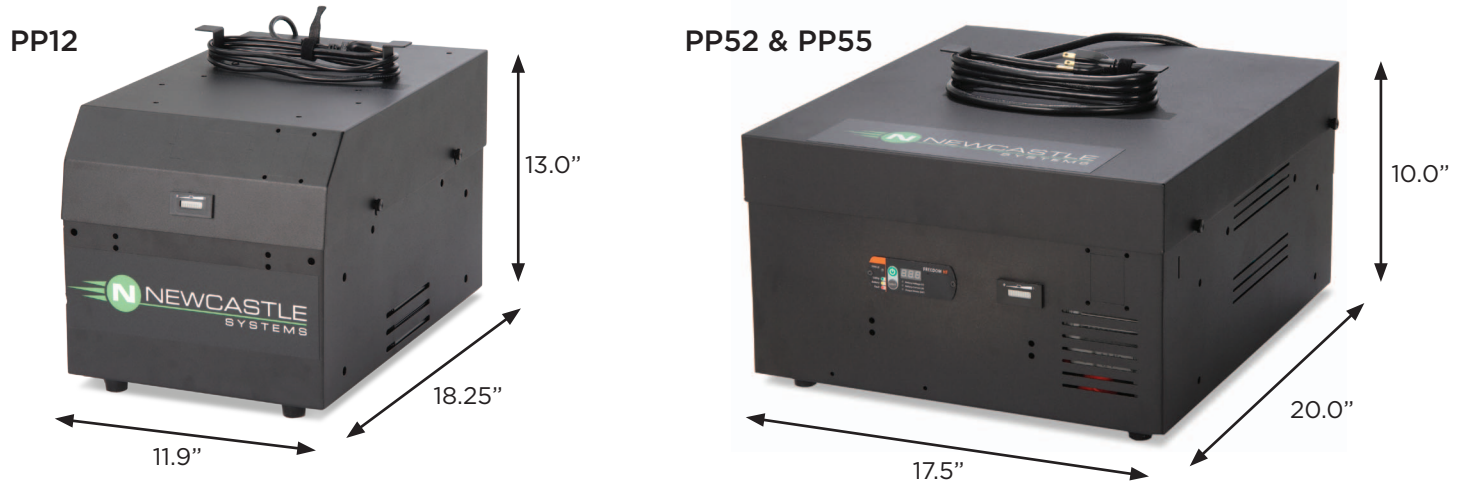

PowerPack Mega Series 12, 52 & 55

Stand Alone Power Systems

Seamless, Cordless AC Power ANYWHERE You Need it!
www.newcastlesys.com/powerpack-mega

The **PowerPack Mega Series 12, 52 & 55 Stand Alone Power Systems** provide quiet, seamless AC power for as long as 12+ hours at a time. These sturdy units are ideal for powering laptops, computers, barcode printers, POS Systems, scales, testers and even laser printers (PP55). At the end of your shift or use, simply plug the unit into a standard wall outlet to recharge. Eliminate the need for extension cords or noisy generators!

Typical PowerPack Applications:

Non-powered equipment carts ● Outdoor mobile concessions ● Remote display areas ● Areas where power is not available such as far corners of the warehouse, loading docks, remote storage areas, and much more.

Technical Specifications

Model Configurations:	PP12	PP52	PP55
Typical Devices Powered for 8 Hour Shift:	Laptop/thin client, small or mid-range thermal printer & scanner	Desktop computer, LCD, (2) industrial thermal printers & scanner	Desktop computer, LCD & laser printer
Battery Type:	Sealed Lead Acid		
Continuous Output Power (W):	450	1800	2000 (pure sine)
Surge Power (W):	900	3600	4000
Battery Bank (Wh):	1200	1400	2400
Charge Time (Hrs):	8	5	6
Operating Temp (F):	32-95°	32-104°	-4-104°
Color & Construction:	Black powder coat & steel		
Weight:	103 lbs. (46.8 kg)	195 lbs. (88.6 kg)	198 lbs. (90 kg)
Dimensions:	18.25" Long x 11.9" Wide x 13.0" High (464 x 302 x 330 mm)	20.0" Long x 17.5" Wide x 10.0" High (508 x 444.5 x 254 mm)	